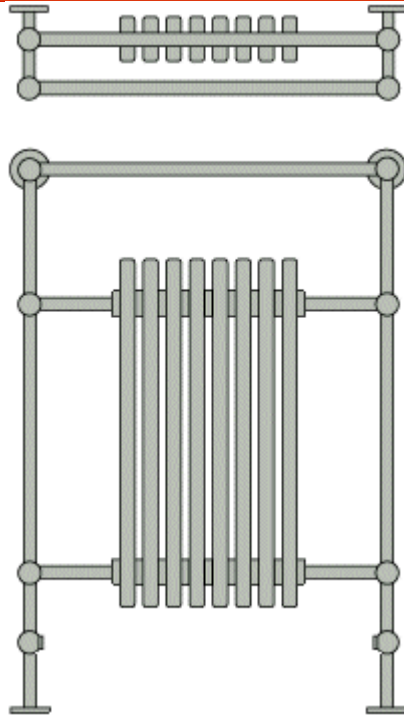

Designer Radiators

0870 460 8740

MHS Empire Towel Radiator

E48/H

| | |
|-------------|--------------------|
| Height (a) | 480mm |
| Width (b) | 480mm |
| Centres (c) | 430mm |
| Depth (d) | 125mm |
| Output | 138watts |
| | Chrome/Gold |

E60/H

| | |
|--------------|--------------------|
| Height (a) | 920mm |
| Width (b) | 600mm |
| Centres (c) | 550mm |
| Depth (d) | 125mm |
| Output | 245watts |
| | Chrome/Gold |
| HE&E Output: | 150watts |
| | Chrome/Gold |

E70/H

| | |
|-------------------------------------|--------------------|
| Height (a) | 1000mm |
| Width (b) | 700mm |
| Depth (d) | 125mm |
| Face to face of tapping: | 600mm |
| Floor to centre of tapping: | 190mm |
| Pipe centres for valves. MHS Valves | 512mm |
| Output | 247watts |
| | Chrome/Gold |

Designer Radiators

0870 460 8740

E60/MULTI

| | |
|-------------------------------------|--------------------|
| Height (a) | 930mm |
| Width (b) | 600mm |
| Depth (d) | 230mm |
| Face to face of tapping | 500mm |
| Floor to centre of tapping | 105mm |
| Pipe centres for valves. MHS Valves | 405mm |
| Output | 700watts |
| | Chrome/Gold |